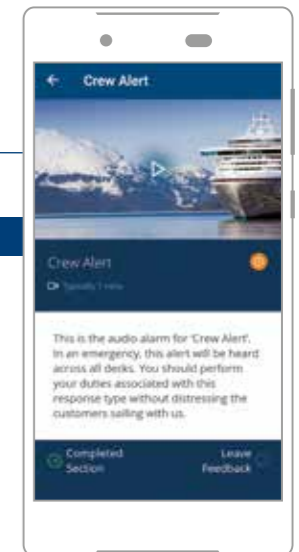

HOME PAGE

A simple home page makes it easy to navigate around Crew Tube

GETTING STARTED

Enter your details to personalise Crew Tube and to start your joining date countdown

VIDEOS

Learn and find out more through short videos and flash cards. These will support you in understanding life on board and your responsibilities while you're at sea.