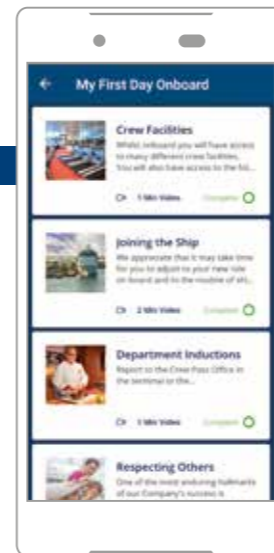

FIRST DAY ON BOARD

New colleagues can prepare themselves for what their first day on board will be like.