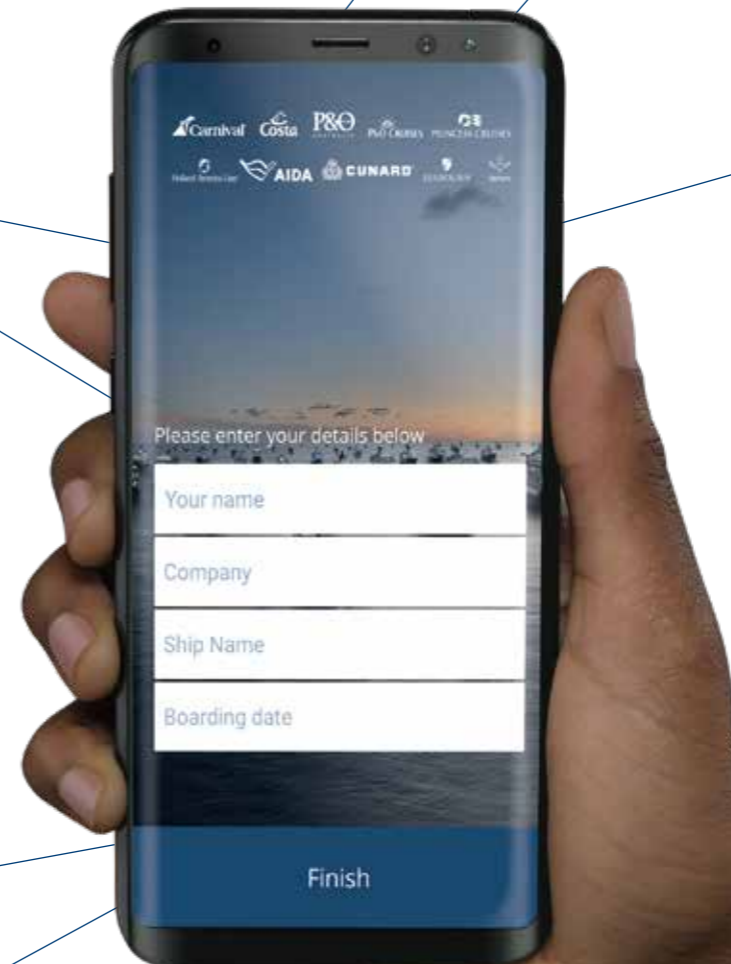

Colleagues who've never been on a ship before can learn more about each of the areas they'll find once they're on board.

CREW UPDATES

We'll update Crew Tube with new features and information. This notification section will make sure you always know when there's something new to see.

HOME PAGE

A simple home page makes it easy to navigate around Crew Tube

GETTING STARTED

Enter your details to personalise Crew Tube and to start your joining date countdown

VIDEOS

Learn and find out more through short videos and flash cards. These will support you in understanding life on board and your responsibilities while you're at sea.