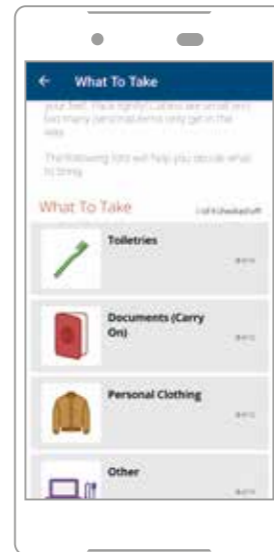

Colleagues who've never been on a ship before can learn more about each of the areas they'll find once they're on board.

CREW UPDATES

We'll update Crew Tube with new features and information. This notification section will make sure you always know when there's something new to see.

PACKING GUIDE

A packing guide helps people understand what's essential to bring and what can be left at home.

FIRST DAY ON BOARD

New colleagues can prepare themselves for what their first day on board will be like.