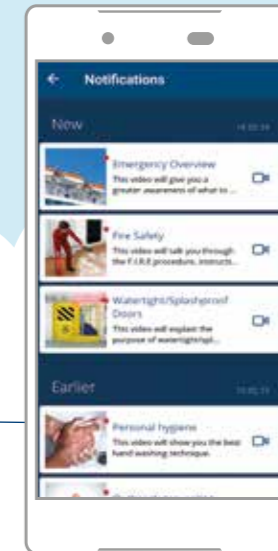

SHIP SAFETY

This is for everyone to help understand how important your health, the environment, safety and security is to Carnival UK, and the important role you play in maintaining this.

SHIP FAMILIARISATION

Colleagues who've never been on a ship before can learn more about each of the areas they'll find once they're on board.

CREW UPDATES

We'll update Crew Tube with new features and information. This notification section will make sure you always know when there's something new to see.